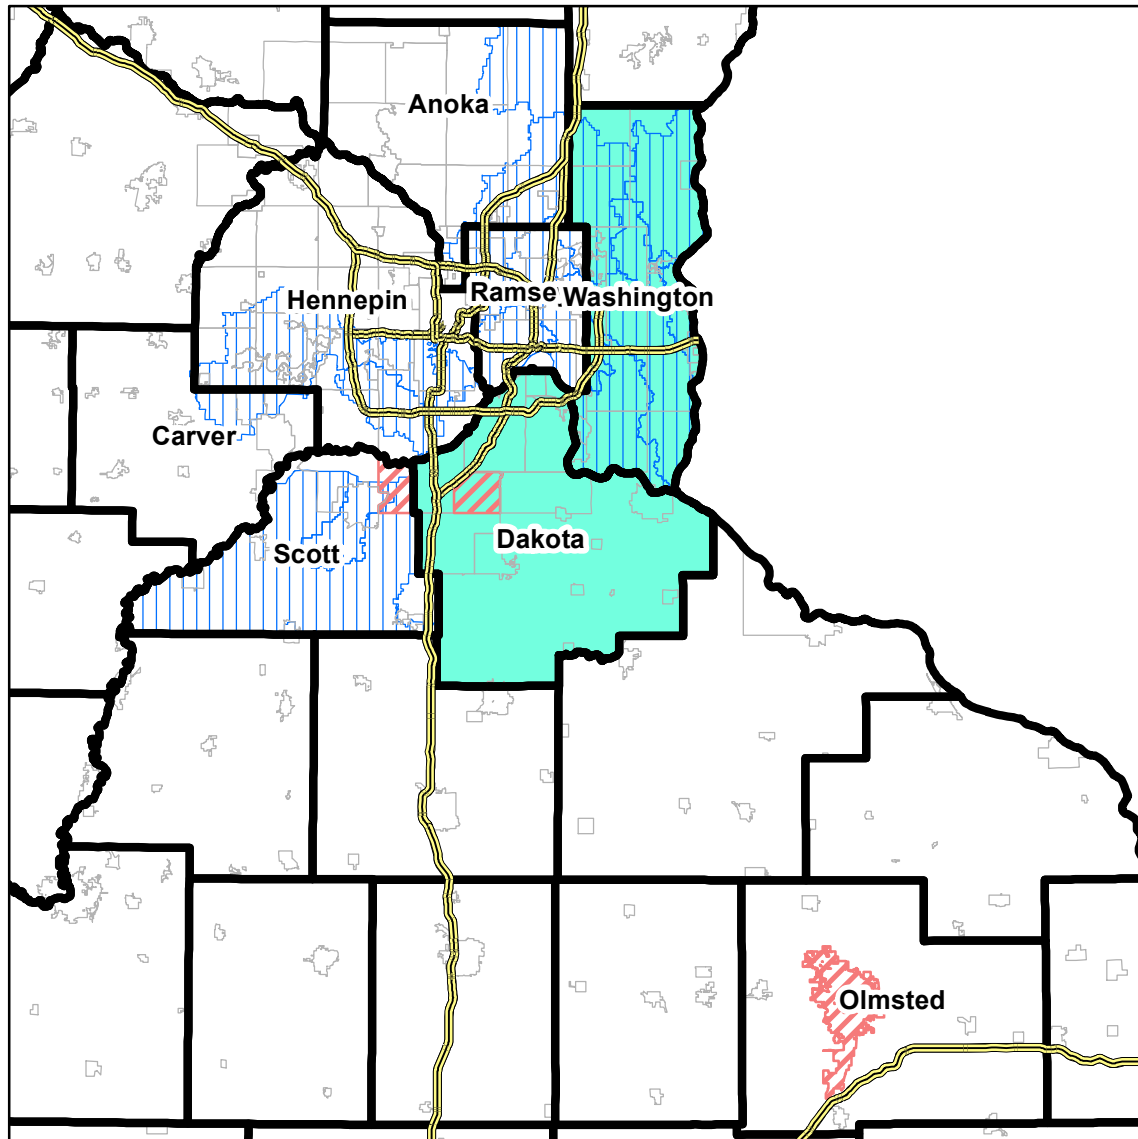

Blue Thumb Partners Offering Grants

This map depicts the geographical areas covered by Blue Thumb Partners that offer grants or other financial incentives to install landscape or other projects that improve water quality.

Legend

-  interstate
-  county boundary
-  city boundary
-  city grants available
-  watershed grants available
-  conservation district grants available

PLANTING FOR CLEAN WATER®